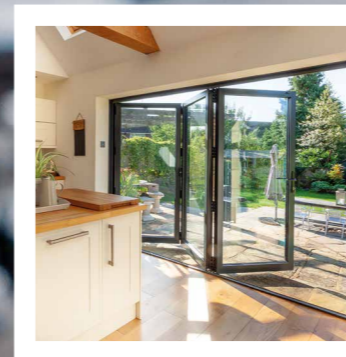

Highly-engineered and superior build quality: Our hardware first philosophy.

The Ultimate Evolution's exceptional performance is the product of cutting-edge British bi-folding door hardware innovation.

Hardware is the critical element in bi-fold door design, determining not only how secure your new door will be, but also how easy it is to use.

In short, it's hardware, which does the hard work.

We have looked at each and every aspect, the function of every individual hardware component used in the Ultimate Evolution's fabrication. We have designed door rollers, hinges, gears and running tracks from the ground up, to optimise the performance of each.

Manufactured in the UK using the best materials and to the highest standards, it means that the Ultimate Evolution delivers effortless operation, enhanced security, and exceptional weather sealing.

Combined with a slim aluminium profile, the core integrity of our hardware means that we can also offer incredible design flexibility, accommodating heavier individual sash weights and openings of up to 8400mm*

*Subject to specific site conditions and wind loads.