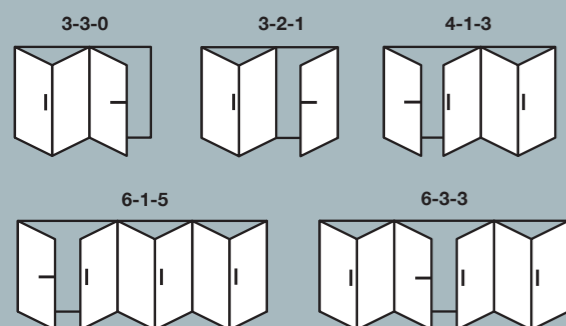

Externally Viewed

Reverse configurations also available, eg. 3-3-0 and 3-0-3