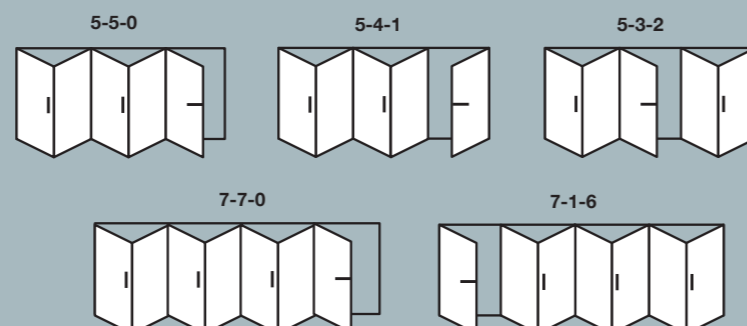

Externally Viewed

Reverse configurations also available, eg. 3-3-0 and 3-0-3