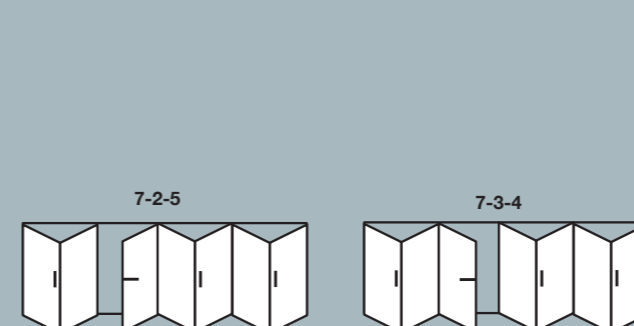

Externally Viewed

Reverse configurations also available, eg. 3-3-0 and 3-0-3