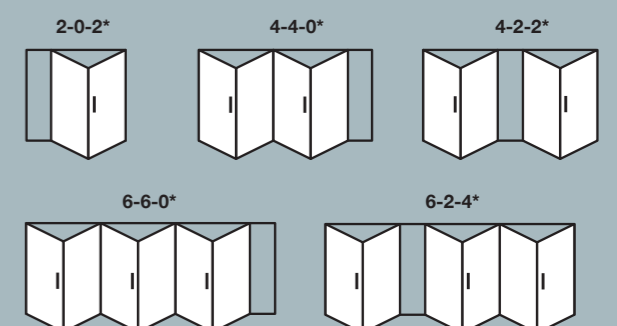

Non Document Q / PAS24 Compliant

Reverse configurations also available, eg. 2-0-2 and 2-2-0