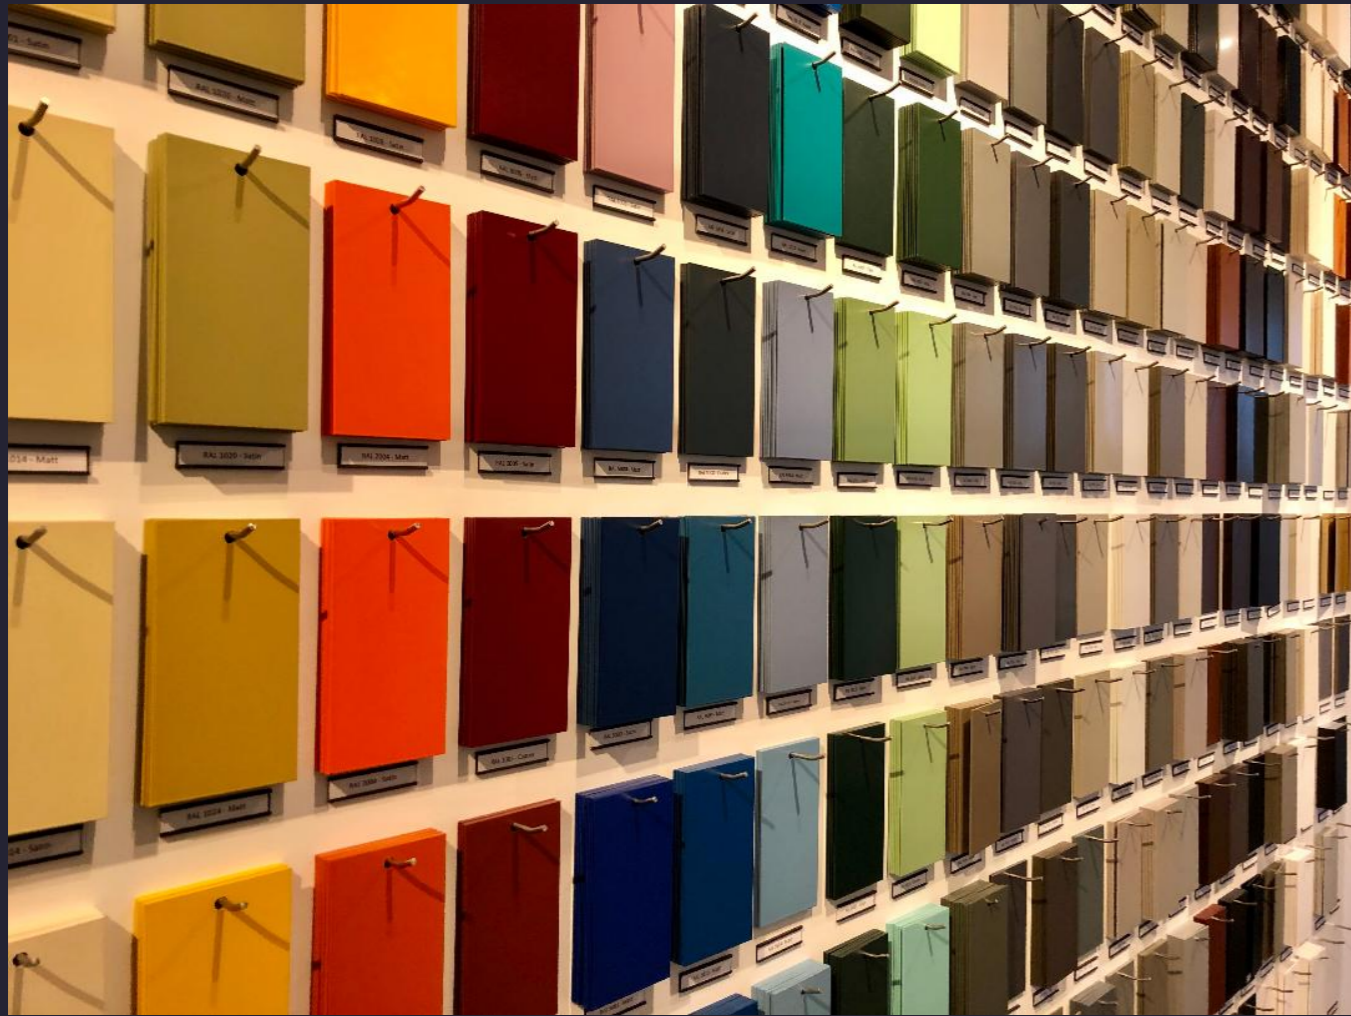

Satin

Shootbolt handles with escutcheon pictured
Images shown are for illustration purposes only

Colour:
Let your imagination
run wild.

With over 200 RAL colours to choose from, plus dual colour options, the Ultimate Evolution door is available in almost any colour combination imaginable on special order.