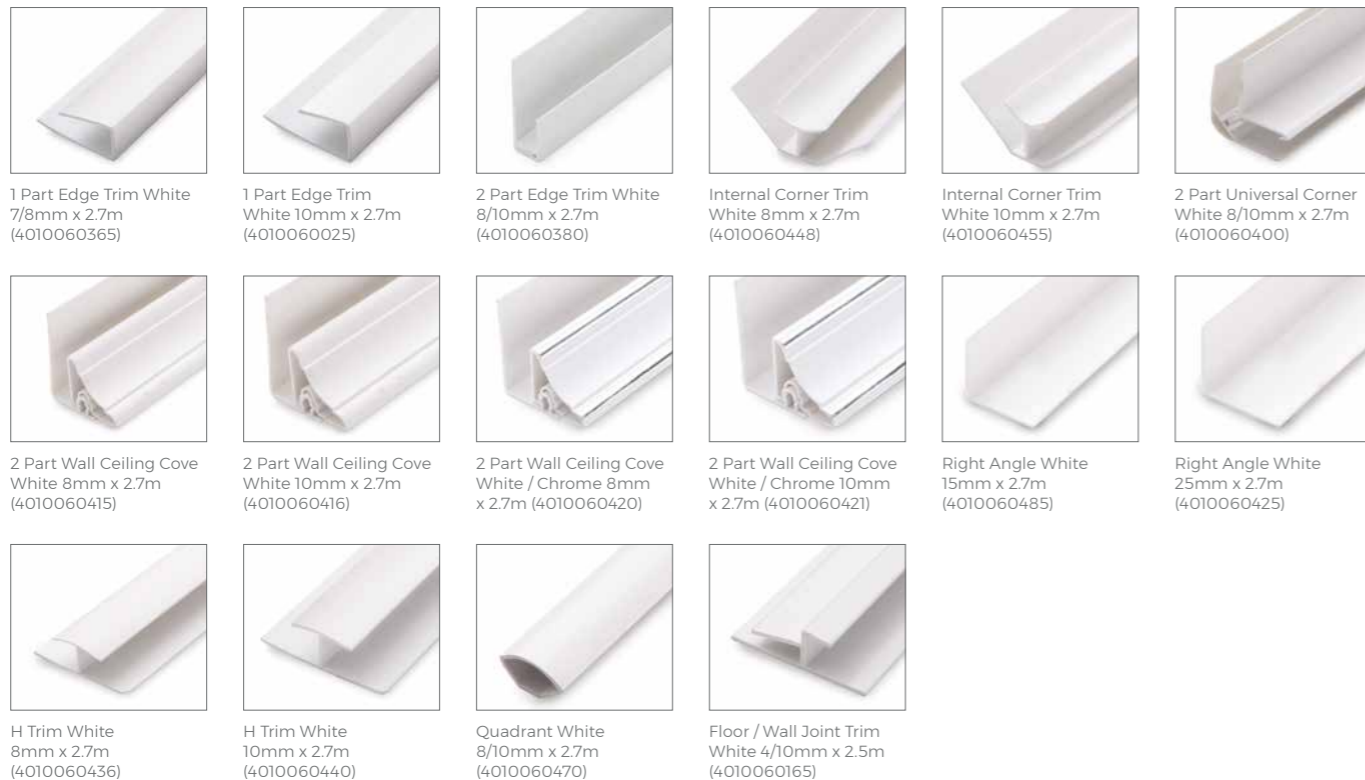

Accessories: Finishing Trims

White