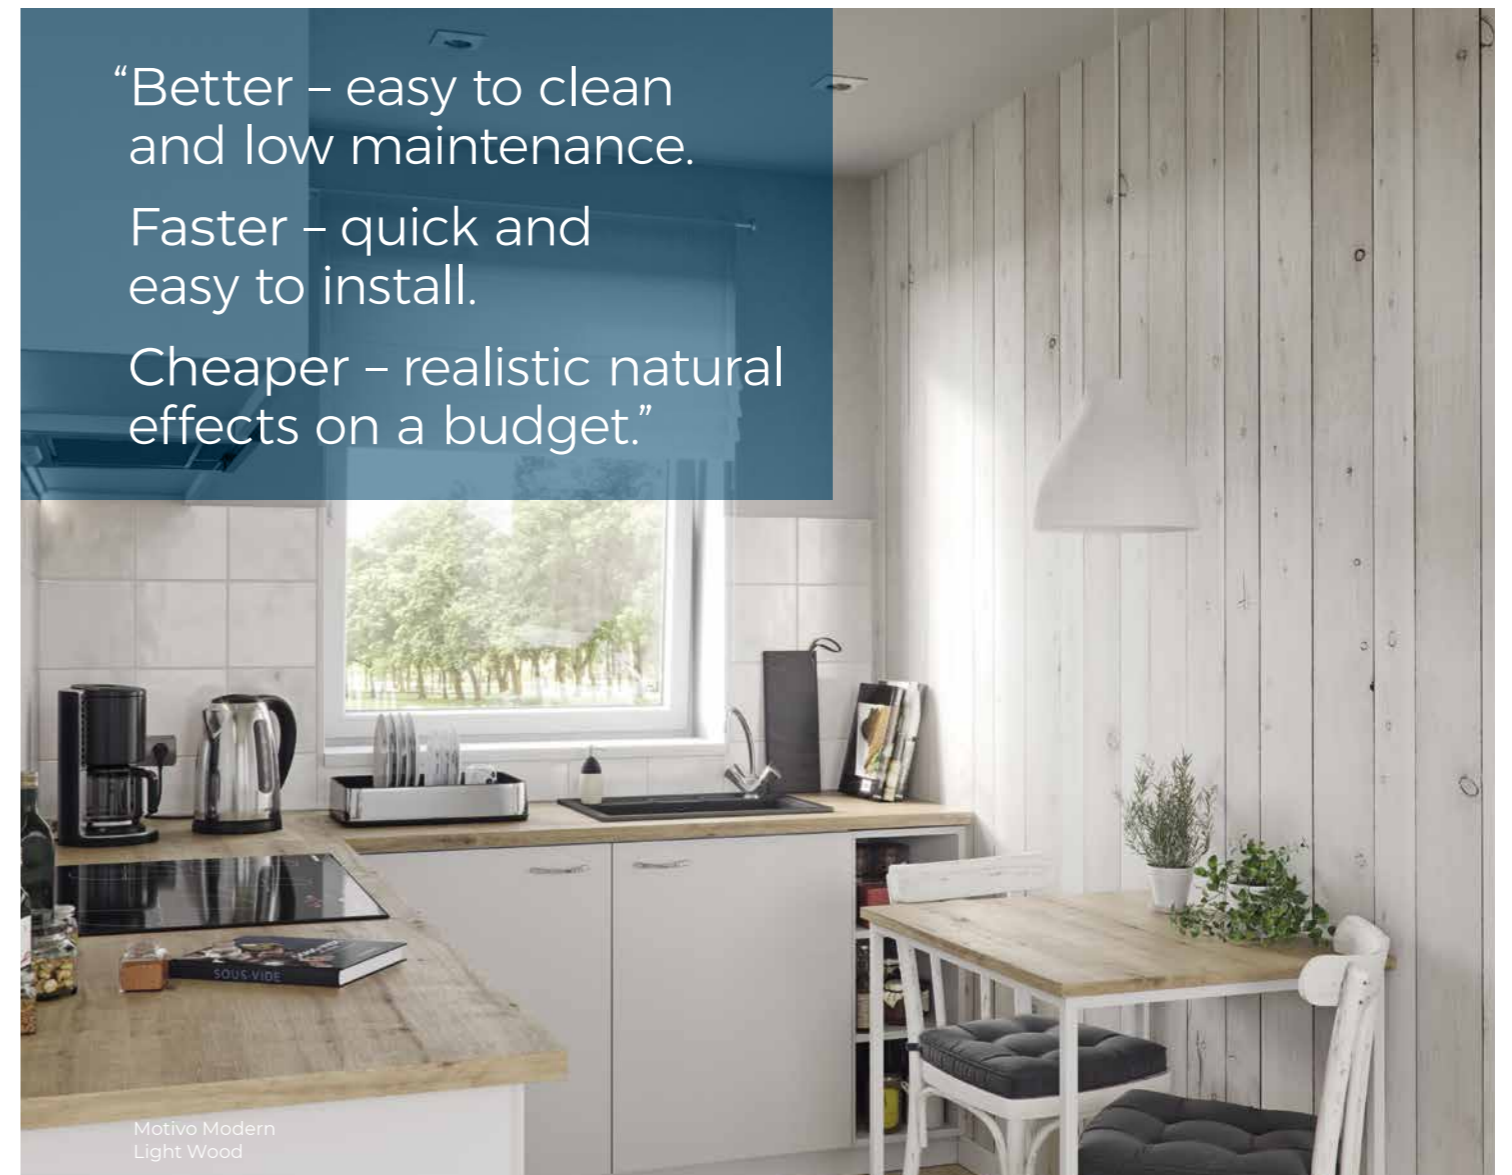

Motivo Modern
Light Wood

Bathrooms, Wet Rooms & Showers

Ideal for use in all wet areas, all our panels have 'tongue & groove' joints for the perfect waterproof fit and are covered by a 5 year warranty.

Quick & Easy
Installation

Water
Resistant

Easy to Clean
and Maintain

Digitally Printed
with Realistic
Decoration
Effects

Safe. Does Not
Emit Harmful
Substances to
the Atmosphere