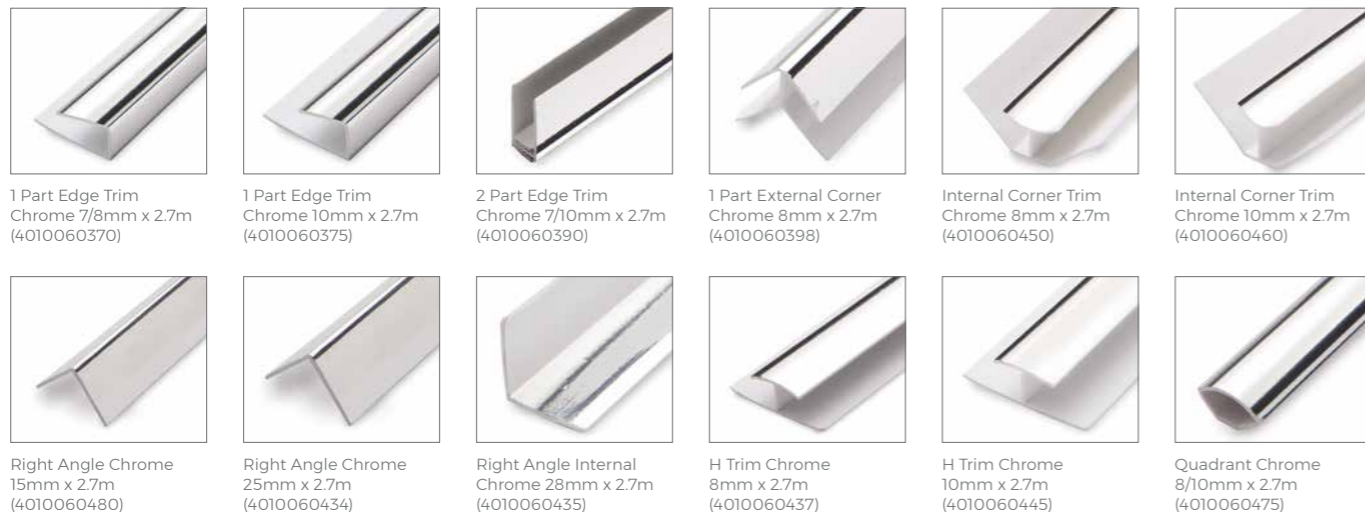

Accessories: Finishing Trims

White

Chrome

Cream

Black

Aluminium: 4mm Poseidon and Atlantis

Cladseal

Aluminium: 10mm

A range of finishing trims designed to add the professional touch to our panels. Available in white, white chrome, cream, black, and aluminium.