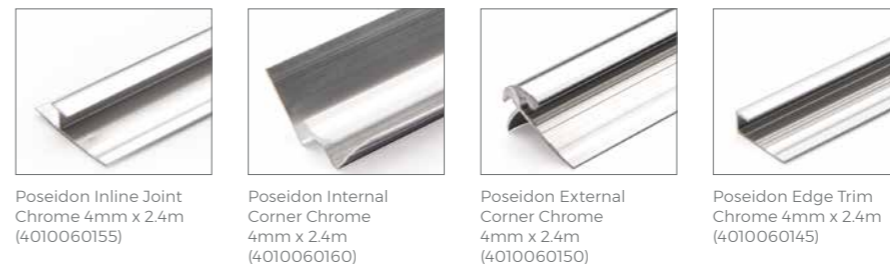

Aluminium: 4mm Poseidon and Atlantis

Cladseal