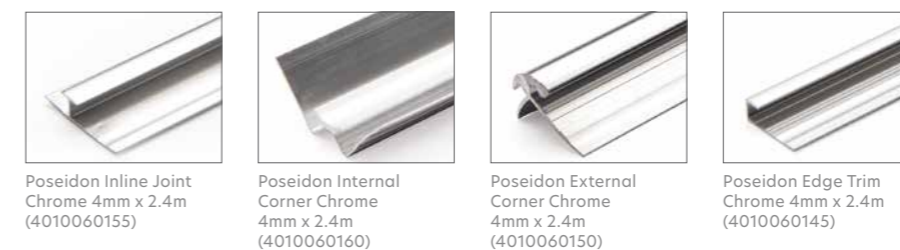

Aluminium: 4mm Poseidon and Atlantis