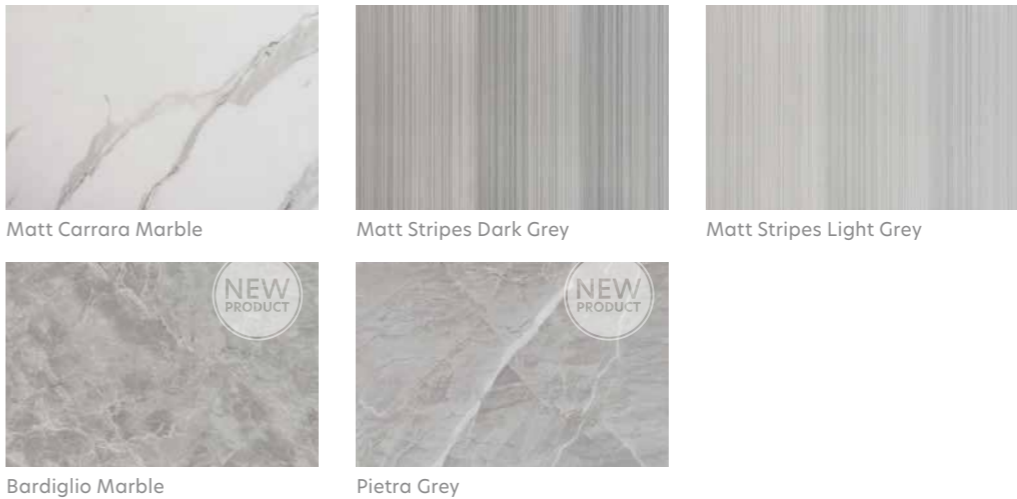

Neptune 1000 Bardiglio Marble