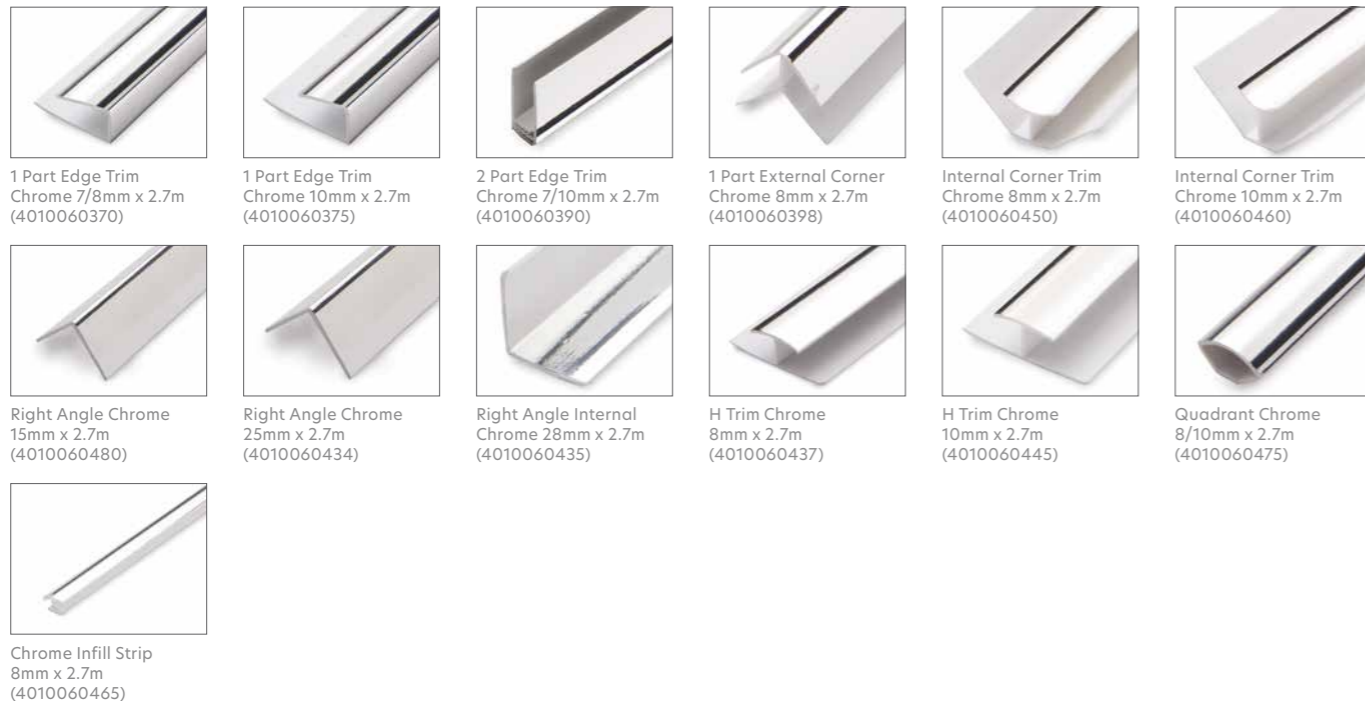

PVC: Chrome