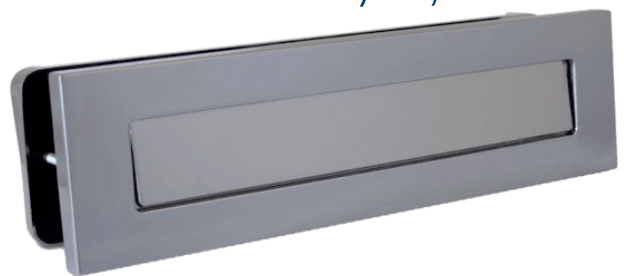

Architectural

(Matches noble & monkey tail)

- Forged Black
- Pewter

*Sweet warranty needs to be activated online. Warranty is held with the manufacturer and not Hallmark.