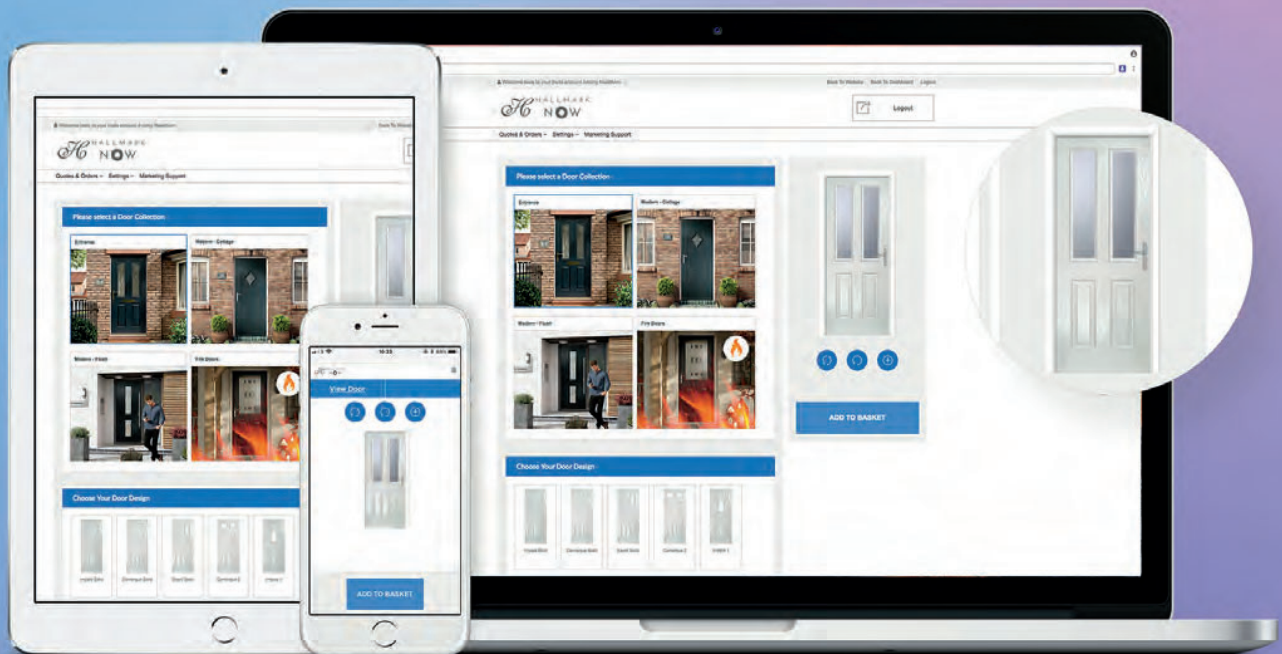

EASIER. FASTER. NOW

WWW.HALLMARKPANELS.COM