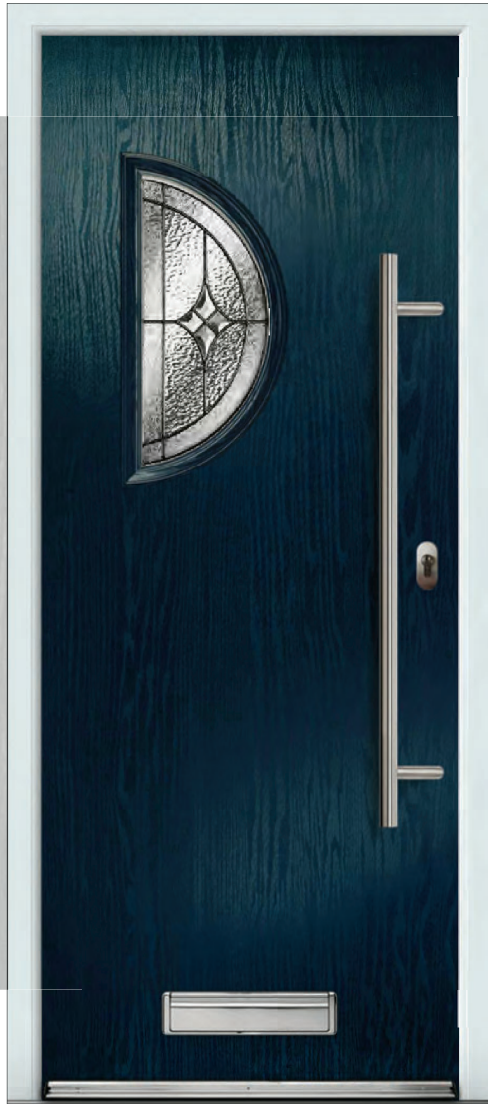

SHELBY 1

Door featured is a Standard Blue Shelby 1 with Coral Blue Glass, Silver Drip Bar and 1100 Off-Set Stainless Steel Bar Handle and chrome letterplate.