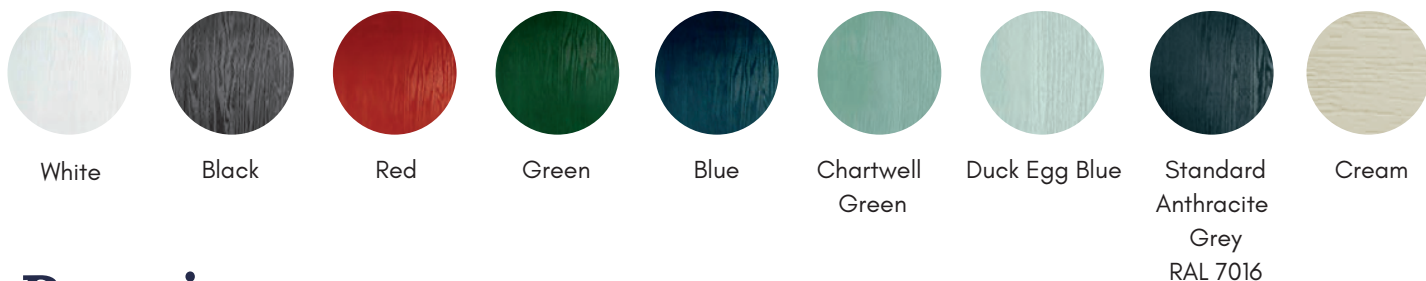

Pastel
Yellow

Pastel
Blue

Anthracite
Grey

Almond

NEW

**Sandblasted,
ICE EDGE &
pinstripe**

ICE EDGE

pinstripe

Paint Mixed
In-House

Colour Bonded
In-House

2000+
Colour Options

Uniformed
Coverage

Explore our extensive range of bespoke colour options and make your home stand out from the crowd.

Standard Colour Range

Premium

Pro colour range

*all colours incur surcharge excluding white - imagery for demonstration purposes only

DELUXE MATTE EDITION COLOUR RANGE

MAKE YOUR DOOR TRULY BESPOKE TO YOU WITH THE ALL-NEW DELUXE MATTE EDITION COLOUR RANGE.