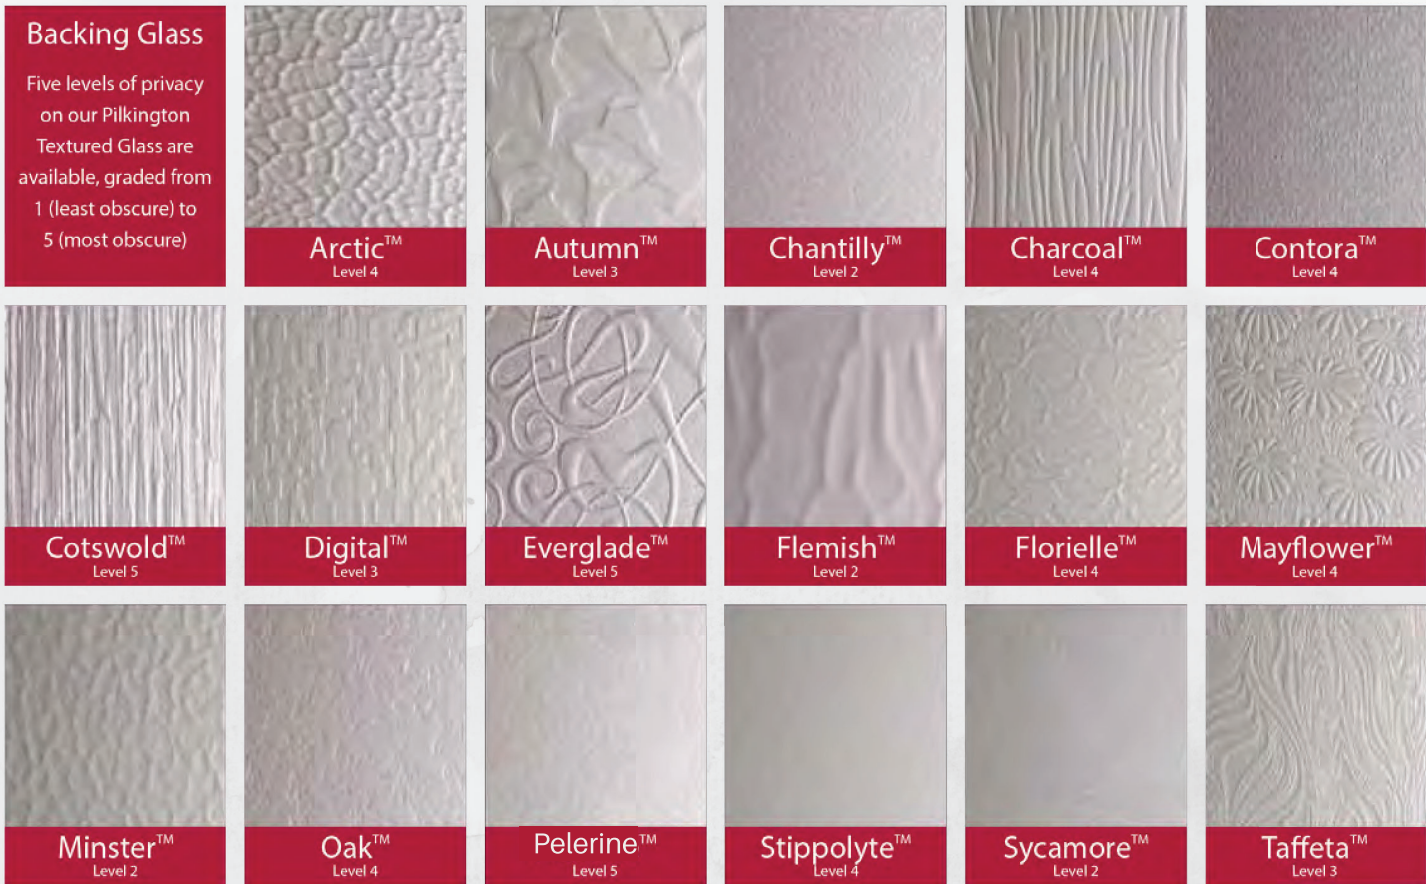

Also available in sandblasted or sandblasted clear border.