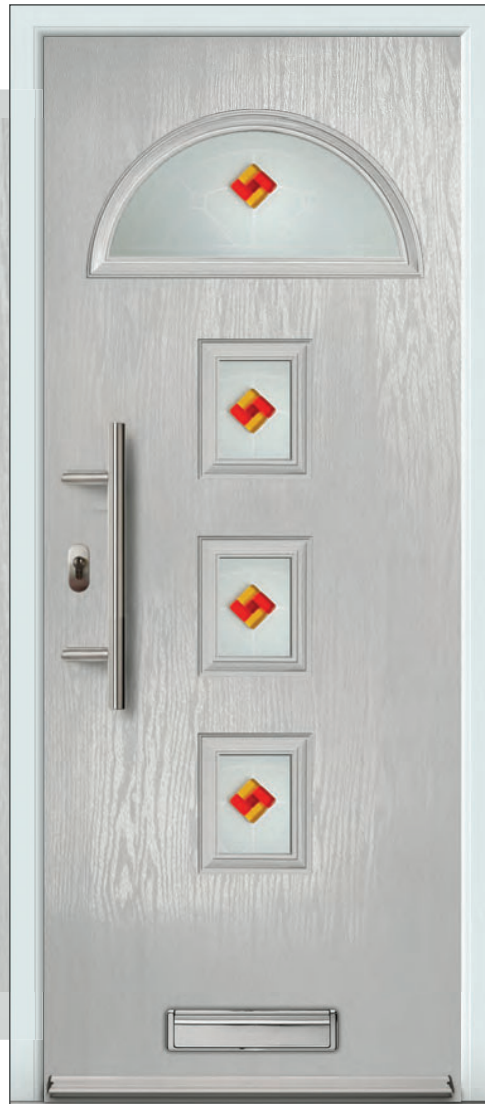

Matrix Ⓣ

Diamond Cut Ⓣ