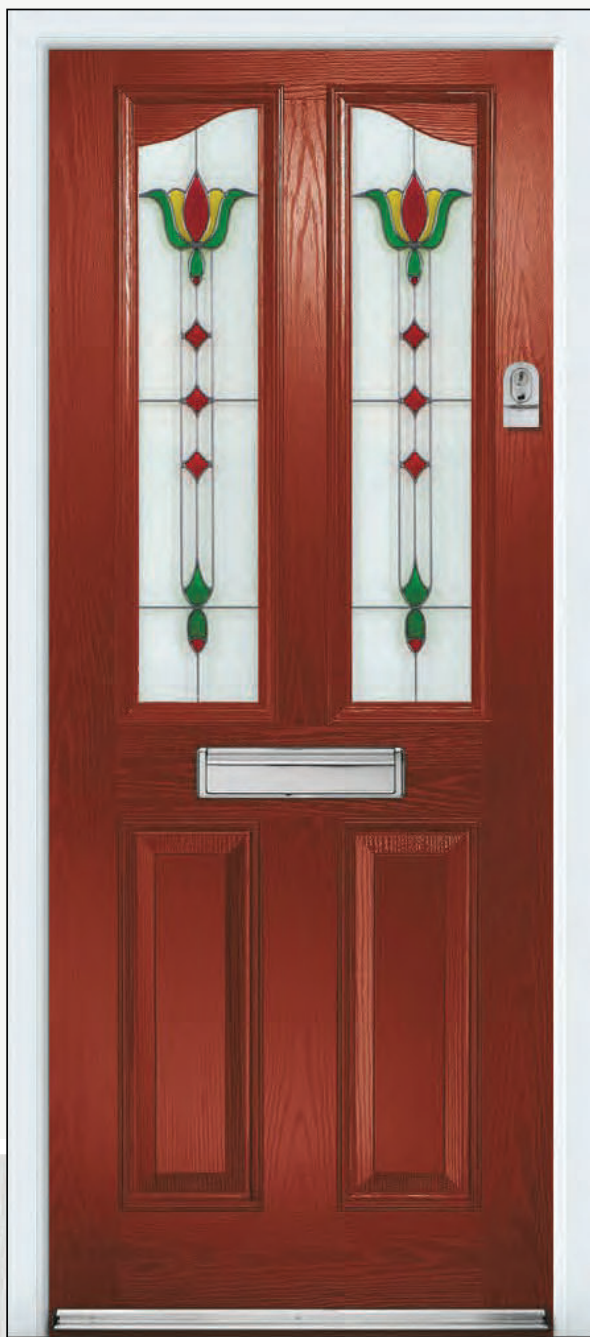

Whitton Victoria

B D

Red Aprilla door with Whitton Victoria glass, chrome Heritage pull lock, letterplate and silver mill drip bar.

Barite

D B S

Arnage door with Barite glass chrome handles, letterplate.

T B